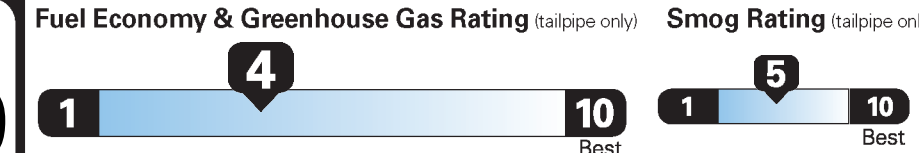

- 360 DEGREE CAMERA
- CRUISE CONTROL
- INTELLIGENT ACCESS W/PUSH BUTTON START
- LANE-KEEPING SYSTEM
- LINCOLN CONNECT - 4G MODEM WITH WIFI CAPABILITY
- LINCOLN DRIVE MODES
- PIANO KEY SHIFTER
- RAIN-SENSING WIPERS
- REMOTE KEYLESS ENTRY
- REMOTE START
- REVEL AUDIO W/14 SPEAKERS
- SECURICODE™ KEYLESS KEYPAD
- SYNC3® W/ VOICE ACT NAV

SAFETY/SECURITY

- ADVANCETRAC WITH RSC
- AIRBAGS - SAFETY CANOPY
- AUTO HIGH BEAMS
- BLIND SPOT DETECTION W/CTA
- DRIVER/PASS KNEE AIR BAGS
- DUAL STAGE FRONT AIRBAGS
- PERIMETER ALARM
- PERSONAL SAFETY SYSTEM™
- PRE-COLLISION ASSIST W/AEB
- TIRE PRESSURE MONITOR SYS

WARRANTY

- 4YR/50K MILE WARRANTY
- 4YR/50K PICKUPDELIVERY SVC
- 6YR/70K MI POWERTRAIN WARR

INCLUDED ON THIS VEHICLE EQUIPMENT GROUP 200A

(MSRP)

OPTIONAL EQUIPMENT/OTHER

2020 MODEL YEAR	
ICED MOCHA PREMIUM COLORANT	695.00
.20" MACH MAGNETIC PAINT WHEEL	
.P255/55R20 A/S TIRES	
FLOOR LINERS,FRONT & 2ND ROW	120.00
50 STATE EMISSIONS ELEMENTS PACKAGE PLUS	NO CHARGE 1,180.00

PRICE INFORMATION

BASE PRICE	$58,700.00
TOTAL OPTIONS/OTHER	1,995.00
TOTAL VEHICLE & OPTIONS/OTHER	60,695.00
DESTINATION & DELIVERY	1,095.00

EPA DOT Fuel Economy and Environment

Gasoline Vehicle

Fuel Economy
20 MPG
combined city/hwy
5.0 gallons per 100 miles

Standard SUVs range from 13 to 93 MPG. The best vehicle rates 136 MPGe.

You spend **$2,500**

more in fuel costs over 5 years compared to the average new vehicle.

Annual fuel cost **$2,000**

This vehicle emits 451 grams CO₂ per mile. The best emits 0 grams per mile (tailpipe only). Producing and distributing fuel also create emissions; learn more at fueleconomy.gov.

Actual results will vary for many reasons, including driving conditions and how you drive and maintain your vehicle. The average new vehicle gets 27 MPG and costs $7,500 to fuel over 5 years. Cost estimates are based on 15,000 miles per year at $2.70 per gallon. MPGe is miles per gasoline gallon equivalent. Vehicle emissions are a significant cause of climate change and smog.

fueleconomy.gov

Calculate personalized estimates and compare vehicles

GOVERNMENT 5-STAR SAFETY RATINGS

Overall Vehicle Score Not Rated
Based on the combined ratings of frontal, side and rollover. Should ONLY be compared to other vehicles of similar size and weight.

Frontal Crash	Driver Passenger	Not Rated

Based on the risk of injury in a frontal impact. Should ONLY be compared to other vehicles of similar size and weight.

Side Crash	Front seat Rear seat	Not Rated

Based on the risk of injury in a side impact.

Rollover	Not Rated

Based on the risk of rollover in a single-vehicle crash.

Star ratings range from 1 to 5 stars (★★★★★), with 5 being the highest. Source: National Highway Traffic Safety Administration (NHTSA). www.safercar.gov or 1-888-327-4236

THE LINCOLN WAY™ APP

Your Dashboard of Services & Features

1. Download the Lincoln Way app* and you can:
2. Remotely start, lock and unlock your vehicle
   - Locate your vehicle and check approximate fuel range
   - Receive vehicle health alerts

The Lincoln Connect™ modem is active and sending vehicle data (e.g., diagnostics) to Lincoln. See in-vehicle Settings for connectivity options.

Lincoln Protect*

Insist on Lincoln Protect! The only extended service plan fully backed by Lincoln and honored at every Lincoln dealership in the U.S., Canada and Mexico. See your Lincoln dealer or visit www.LincolnOwner.com

WARNING: Operating, servicing and maintaining a passenger vehicle, pickup truck, van, or off-road vehicle can expose you to chemicals including engine exhaust, carbon monoxide, phthalates, and lead, which are known to the State of California to cause cancer and birth defects or other reproductive harm. To minimize exposure, avoid breathing exhaust, do not idle the engine except as necessary, service your vehicle in a well-ventilated area and wear gloves or wash your hands frequently when servicing your vehicle. For more information go to www.P65Warnings.ca.gov/passenger-vehicle.

SCAN OR TEXT 5LL6L22705 TO 59173

www.lincoln.com/help/privacy-terms/