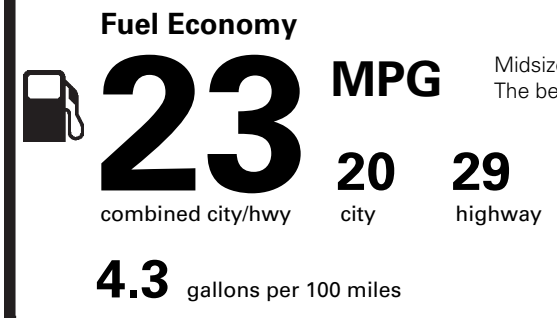

WARRANTY

- 4YR/50K MILE WARRANTY
- 4YR/50K PICKUPDELIVERY SVC
- 6YR/70K MI POWERTRAIN WARR

INCLUDED ON THIS VEHICLE

EQUIPMENT GROUP 200A

OPTIONAL EQUIPMENT/OTHER

2020 MODEL YEAR	
RED CARPET TINTED CLEARCOAT	695.00
POWER MOONROOF	NO CHARGE
50 STATE EMISSIONS	NO CHARGE
ALL-WEATHER FLOORMATS	170.00
ELEMENTS PACKAGE	800.00
.REAR HEATED SEATS	
.HEATED STEERING WHEEL	
POWER REAR SUNSHADE	NO CHARGE

PRICE INFORMATION

BASE PRICE	\$44,500.00
TOTAL OPTIONS/OTHER	1,665.00
TOTAL VEHICLE & OPTIONS/OTHER	46,165.00
DESTINATION & DELIVERY	995.00

EPA DOT Fuel Economy and Environment

Gasoline Vehicle

Midsized Cars range from 14 to 141 MPG. The best vehicle rates 136 MPGe.

You spend \$1,250 more in fuel costs over 5 years compared to the average new vehicle.

Annual fuel cost \$1,750

Fuel Economy & Greenhouse Gas Rating (tailpipe only) Smog Rating (tailpipe only)

This vehicle emits 384 grams CO₂ per mile. The best emits 0 grams per mile (tailpipe only). Producing and distributing fuel also create emissions; learn more at fueleconomy.gov.