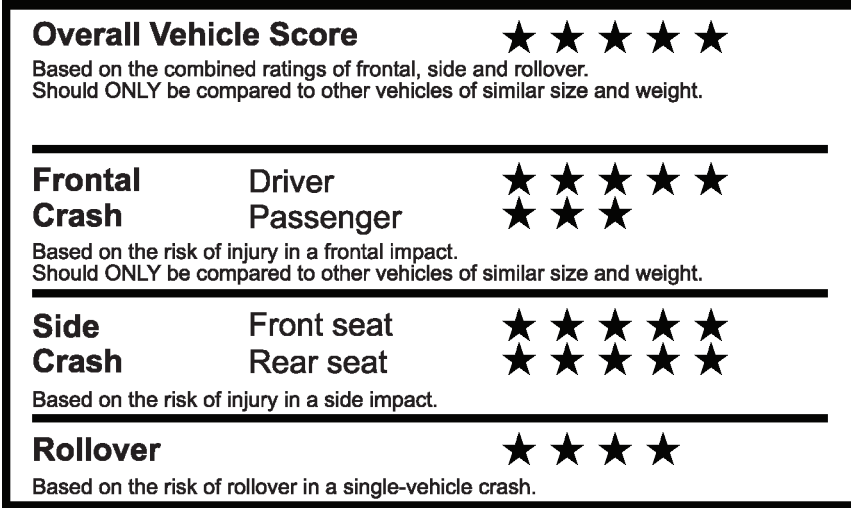

GOVERNMENT 5-STAR SAFETY RATINGS

Star ratings range from 1 to 5 stars (★★★★★), with 5 being the highest. Source: National Highway Traffic Safety Administration (NHTSA). www.safercar.gov or 1-888-327-4236

THE LINCOLN WAY™ APP
Your Dashboard of Services & Features

- Remotely start, lock and unlock your vehicle
- Locate your vehicle and check approximate fuel range
- Receive vehicle health alerts

The Lincoln Connect™ modem is active and sending vehicle data (e.g., diagnostics) to Lincoln. See in-vehicle Settings for connectivity options.

*Compatible with select smartphone platforms. Lincoln Connect service required (see App Terms for more information). Connected service and related feature functionality is subject to compatible AT&T-network availability. Evolving technology/cellular networks may affect functionality and availability, or continued provision of some features, prohibiting them from functioning. Message and data rates may apply. See your local Lincoln website for our privacy policy.

Lincoln Protect™

Insist on Lincoln Protect! The only extended service plan fully backed by Lincoln and honored at every Lincoln dealership in the U.S., Canada and Mexico. See your Lincoln dealer or visit www.LincolnOwner.com

RAMP ONE		TOTAL MSRP $47,160.00
RY51		
RAMP TWO	RAIL	Whether you decide to lease or finance your vehicle, you'll find the choices that are right for you. See your Lincoln Dealer for details or visit www.lincolnafs.com.
	ITEM #: 45-L194 O/T 2	
This label is affixed pursuant to the Federal Automobile Information Disclosure Act. Gasoline, License, and Title Fees, State and Local taxes are not included. Dealer installed options or accessories are not included unless listed above.		LF161 N RD 2X 015 000358 06 16 20

WARNING: Operating, servicing and maintaining a passenger vehicle, pickup truck, van, or off-road vehicle can expose you to chemicals including engine exhaust, carbon monoxide, phthalates, and lead, which are known to the State of California to cause cancer and birth defects or other reproductive harm. To minimize exposure, avoid breathing exhaust, do not idle the engine except as necessary, service your vehicle in a well-ventilated area and wear gloves or wash your hands frequently when servicing your vehicle. For more information go to www.P65Warnings.ca.gov/passenger-vehicle.

SCAN OR TEXT 3LLR618794 TO 59173

Msg & Data rates may apply. Text HELP for help

www.lincoln.com/help/privacy-terms/