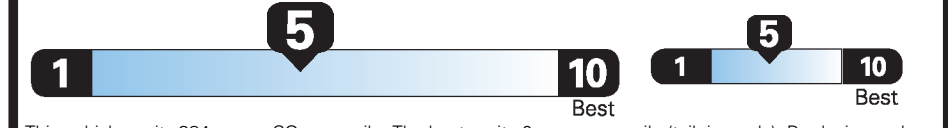

Fuel Economy & Greenhouse Gas Rating (tailpipe only) Smog Rating (tailpipe only)

This vehicle emits 384 grams CO₂ per mile. The best emits 0 grams per mile (tailpipe only). Producing and distributing fuel also create emissions; learn more at fueleconomy.gov.

Actual results will vary for many reasons, including driving conditions and how you drive and maintain your vehicle. The average new vehicle gets 27 MPG and costs $7,500 to fuel over 5 years. Cost estimates are based on 15,000 miles per year at $2.70 per gallon. MPGe is miles per gasoline gallon equivalent. Vehicle emissions are a significant cause of climate change and smog.

fueleconomy.gov

Calculate personalized estimates and compare vehicles