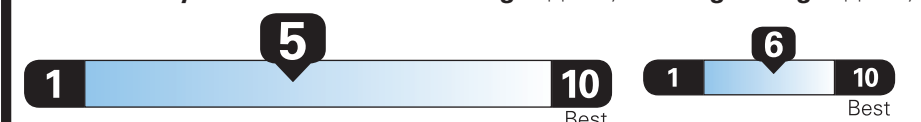

Fuel Economy & Greenhouse Gas Rating (tailpipe only) Smog Rating (tailpipe only)

This vehicle emits 404 grams CO₂ per mile. The best emits 0 grams per mile (tailpipe only). Producing and distributing fuel also create emissions; learn more at fueleconomy.gov.

Actual results will vary for many reasons, including driving conditions and how you drive and maintain your vehicle. The average new vehicle gets 27 MPG and costs $6,500 to fuel over 5 years. Cost estimates are based on 15,000 miles per year at $2.35 per gallon. MPGe is miles per gasoline gallon equivalent. Vehicle emissions are a significant cause of climate change and smog.

fueleconomy.gov

Calculate personalized estimates and compare vehicles

Smartphone QR Code™

GOVERNMENT 5-STAR SAFETY RATINGS

Overall Vehicle Score ★★★★★

Based on the combined ratings of frontal, side and rollover. Should ONLY be compared to other vehicles of similar size and weight.

Frontal Crash	Driver Passenger	★★★★★

Based on the risk of injury in a frontal impact. Should ONLY be compared to other vehicles of similar size and weight.

Side Crash	Front seat Rear seat	★★★★★

Based on the risk of injury in a side impact.

Rollover	★★★★

Based on the risk of rollover in a single-vehicle crash.

Star ratings range from 1 to 5 stars (★★★★★), with 5 being the highest.

Source: National Highway Traffic Safety Administration (NHTSA).

www.safercar.gov or 1-888-327-4236

THE LINCOLN WAY™ APP

Your Dashboard of Services & Features

Download the Lincoln Way app* and you can:

- Remotely start, lock and unlock your vehicle
- Locate your vehicle and check approximate fuel range
- Receive vehicle health alerts

The Lincoln Connect™ modem is active and sending vehicle data (e.g., diagnostics) to Lincoln. See in-vehicle Settings for connectivity options.

Lincoln Protect™

Insist on Lincoln Protect! The only extended service plan fully backed by Lincoln and honored at every Lincoln dealership in the U.S., Canada and Mexico. See your Lincoln dealer or visit www.LincolnOwner.com

RAMP ONE	RC44	RAIL	Whether you decide to lease or finance your vehicle, you'll find the choices that are right for you. See your Lincoln Dealer for details or visit www.lincolnaf.com.	TOTAL MSRP $49,885.00	
RAMP TWO					ITEM #: 45-X493 O/T 2
This label is affixed pursuant to the Federal Automobile Information Disclosure Act. Gasoline, License, and Title Fees, State and Local taxes are not included. Dealer installed options or accessories are not included unless listed above.			NL221 N RD 2X 250 000253 11 22 22